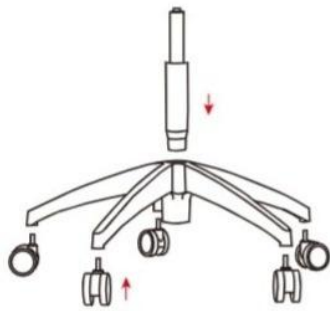

## Instructions for assembling the Julianne chair.

---

Place the cylinder and caster firmly into the base.

Assemble the back to the seat, tighten the bolt firmly.

Insert cylinder into the housing of the mechanism attached to the seat.